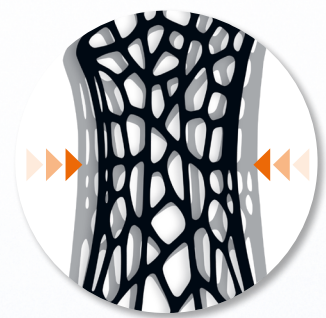

ORGANIC TECHNOLOGY

INSPIRED BY NATURE – ENGINEERED BY SPORLASTIC

3D SPACE KNIT FRAME PAD

QUICK CLICK SYSTEM

ORGANIC FRAME

ORGANIC TECHNOLOGY

INSPIRED BY NATURE – ENGINEERED BY SPORLASTIC

MANU-CAST®
ORGANIC