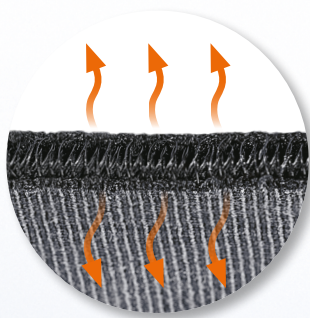

ORGANIC TECHNOLOGY

INSPIRED BY NATURE – ENGINEERED BY SPORLASTIC

3D SPACE KNIT FRAME PAD

QUICK CLICK SYSTEM

ORGANIC FRAME

ORGANIC TECHNOLOGY

INSPIRED BY NATURE – ENGINEERED BY SPORLASTIC

MANU-CAST®
ORGANIC